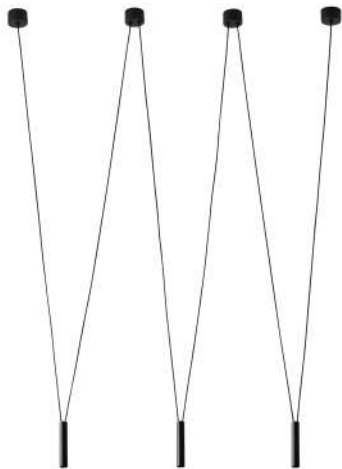

Viva III Nero

Description: Aluminium/Black
Bulb: 3xG9 Max 3,5W LED 230V
Bulb Excluded
Recommended Lighting Spurce: G9 Capsule

Viva V Nero

Description: Aluminium/Black
Bulb: 5xG9 Max 3,5W LED 230V
Bulb Excluded
Recommended Lighting Spurce: G9 Capsule

Viva VII Nero

Description: Aluminium/Black
Bulb: 7xG9 Max 3,5W LED 230V
Bulb Excluded
Recommended Lighting Spurce: G9 Capsule