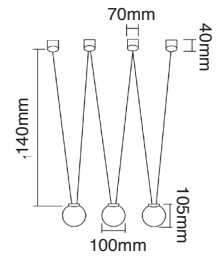

Movo III

Description: Aluminium/Black
Glass/Opal White
Bulb: 3xG9 Max 8W LED 230V
Bulb Excluded