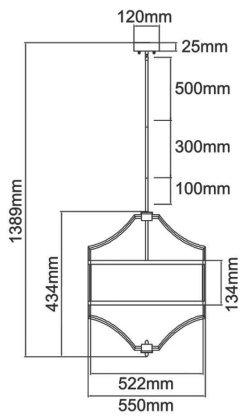

Stesso Gold/Nero M

Description: Metal/ Gold
Shade: Fabric/Black
Bulb: 4xE27 Max 15W LED 230V
Bulb Excluded