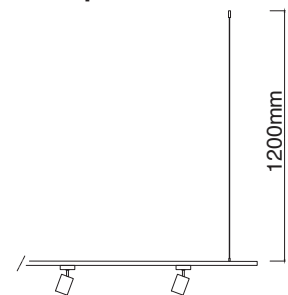

Suspension kit x2