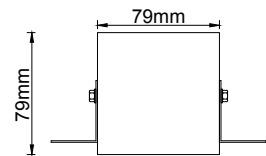

Sotto Nero

Description: Metal/Aluminium/Black
Bulb: 1x GU10 Max 8W LED 230V
Bulb Excluded