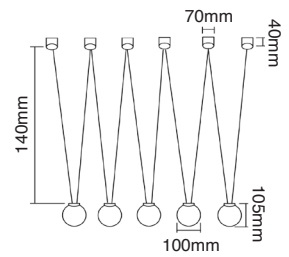

Movo V

Description: Aluminium/Black
Glass/Opal White
Bulb: 5xG9 Max 8W LED 230V
Bulb Excluded