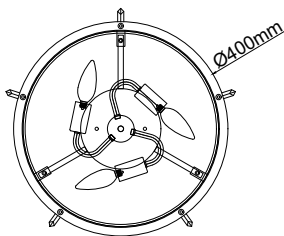

Pirelo PL Cromo

Description: Metal/Chrome
Shade: Fabric/Creme White
Bulb: 3xE14 Max 12W LED 230V
Bulb Excluded