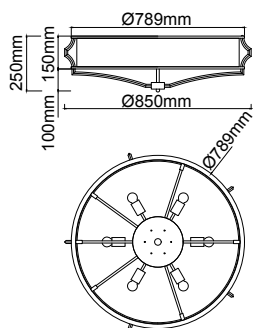

Stesso PL Cromo M

Description: Metal/Chrome
Shade: Fabric/Creme White
Glass/ Frosted White
Bulb: 4xE27 Max 12W LED 230V
Bulb Excluded