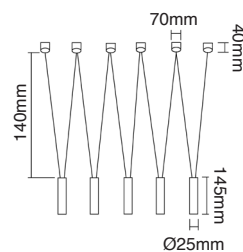

Viva V Nero

Description: Aluminium/Black
Bulb: 5xG9 Max 3,5W LED 230V
Bulb Excluded
Recommended Lighting Spurce: G9 Capsule