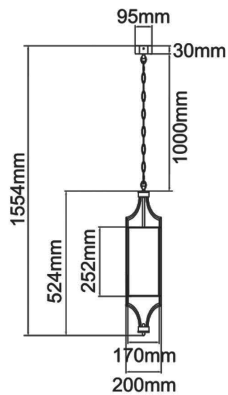

Lunga Gold/Nero

Description: Metal/ Gold
Shade: Fabric/Black
Bulb: 1xE27 Max 15W LED 230V
Bulb Excluded