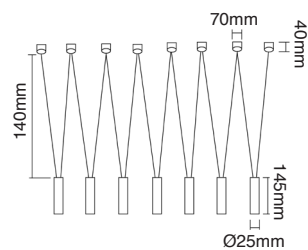

Viva VII Nero

Description: Aluminium/Black
Bulb: 7xG9 Max 3,5W LED 230V
Bulb Excluded
Recommended Lighting Spurce: G9 Capsule