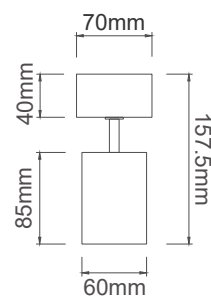

Kika Mobile Nero/Rose Gold

Description: Aluminium/Nero/Rose Gold
Bulb: 1x GU10 Max 8W LED 230V
Bulb Excluded