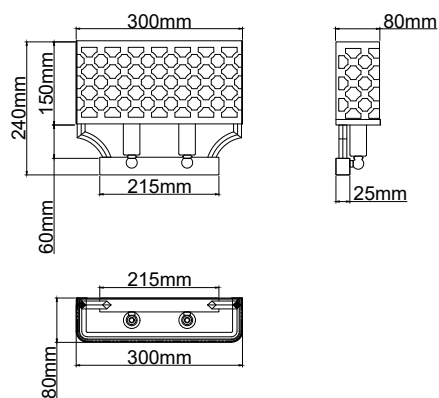

Verno Parette Cromo

Description: Metal/ Chrome
Shade Fabric/ Creme White
glass/ frosted white
Bulb: 2xE14 Max 12W LED 230V
Bulb Excluded

Verno Parette Old Gold

Description: Metal/ Satin Gold
Shade Fabric/ Creme White
glass/ frosted white
Bulb: 2xE14 Max 12W LED 230V
Bulb Excluded