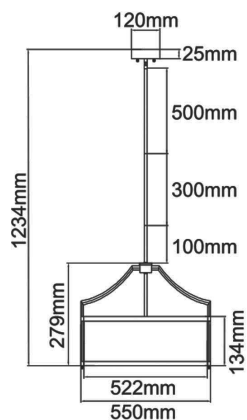

Stanza Gold/Nero S

Description: Metal/ Gold
Shade: Fabric/Black
Glass/ Frosted White
Bulb: 3xE27 Max 15W LED 230V
Bulb Excluded

Stanza Gold/Nero M

Description: Metal/ Gold
Shade: Fabric/Black
Glass/ Frosted White
Bulb: 4xE27 Max 15W LED 230V
Bulb Excluded