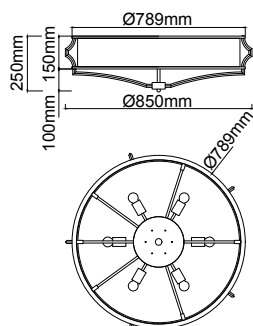

Stesso PL Old Gold M

Description: Metal/Satin Gold
Shade: Fabric/Creme White
Glass/ Frosted White
Bulb: 4xE27 Max 12W LED 230V
Bulb Excluded

Stesso PL Old Gold L

Description: Metal/Satin Gold
Shade: Fabric/Creme White
Glass/ Frosted White
Bulb: 6xE27 Max 12W LED 230V
Bulb Excluded