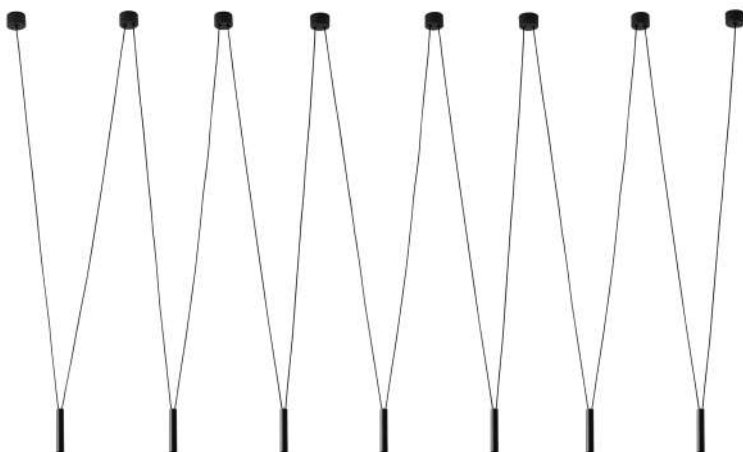

Viva V Nero

Description: Aluminium/Black
Bulb: 5xG9 Max 3,5W LED 230V
Bulb Excluded
Recommended Lighting Spurce: G9 Capsule