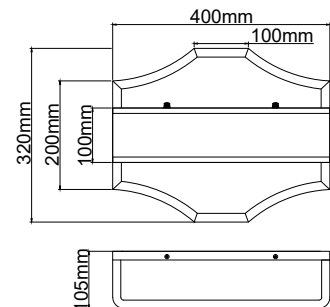

Gerdo Parette Old Gold

Description: Metal/Satin Gold
Shade: Fabric/Creme White
Bulb: 2xE14 Max 12W LED 230V
Bulb Excluded