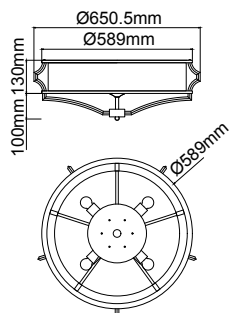

Stesso PL Cromo M

Description: Metal/Chrome
Shade: Fabric/Creme White
Glass/ Frosted White
Bulb: 4xE27 Max 12W LED 230V
Bulb Excluded

Stesso PL Cromo L

Description: Metal/Chrome
Shade Fabric/Creme White
Glass/ Frosted White
Bulb: 6xE27 Max 12W LED 230V
Bulb Excluded