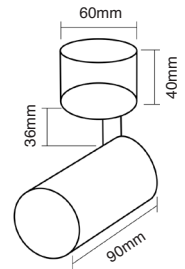

Tuka Nero

Description: Aluminium/Black
Bulb: 1x GU10 Max 8W LED 230V
Bulb Excluded