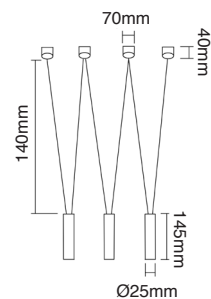

Viva III Nero

Description: Aluminium/Black
Bulb: 3xG9 Max 3,5W LED 230V
Bulb Excluded
Recommended Lighting Spurce: G9 Capsule