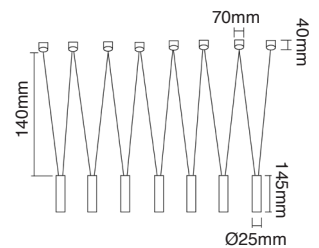

Viva VII Bianco

Description: Aluminium/White
Bulb: 7xG9 Max 3,5W LED 230V
Bulb Excluded
Recommended Lighting Spurce: G9 Capsule