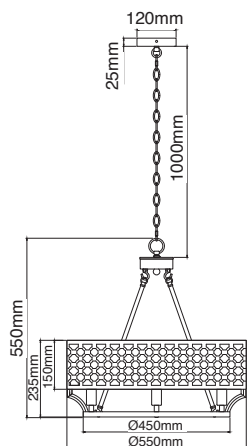

Verno Old Gold

Description: metal/satin gold
Shade: fabric/creme white
glass/frosted white
Bulb: 6xE27 max 12W led 230V
Bulb excluded