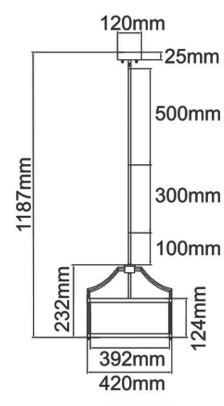

Stanza Gold/Nero S

Description: Metal/ Gold
Shade: Fabric/Black
Glass/ Frosted White
Bulb: 3xE27 Max 15W LED 230V
Bulb Excluded

Stanza Gold/Nero M

Description: Metal/ Gold
Shade: Fabric/Black
Glass/ Frosted White
Bulb: 4xE27 Max 15W LED 230V
Bulb Excluded