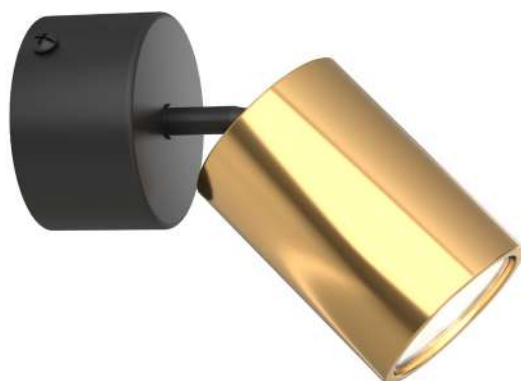

Kika Mobile Nero

Description: Aluminium/Black
Bulb: 1x GU10 Max 8W LED 230V
Bulb Excluded

Kika Mobile Nero/Gold

Description: Aluminium/Black/Gold
Bulb: 1x GU10 Max 8W LED 230V
Bulb Excluded