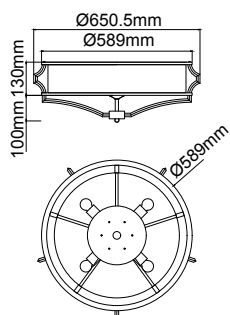

Stesso PL Gold/Nero M

Description: Metal/Gold
Shade: Fabric/Black
Glass/ Frosted White
Bulb: 4xE27 Max 12W LED 230V
Bulb Excluded