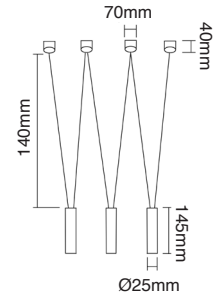

Viva III Bianco

Description: Aluminium/White
Bulb: 3xG9 Max 3,5W LED 230V
Bulb Excluded
Recommended Lighting Spurce: G9 Capsule