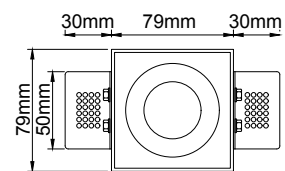

Sotto Nero

Description: Metal/Aluminium/Black
Bulb: 1x GU10 Max 8W LED 230V
Bulb Excluded