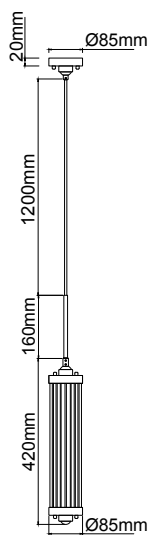

Fiatto I Cromo

Description: Metal/Chrome
Glass/Transparent
Bulb: 1xE14 Max 12W LED 230V
Bulb Excluded

Fiatto I Old Gold

Description: Metal/Satin Gold
Glass/Transparent
Bulb: 1xE14 Max 12W LED 230V
Bulb Excluded