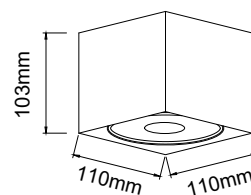

Cardi I Small Nero/Gold

Description: Aluminium/Black/Gold
Bulb: 1x GU10 Max 8W LED 230V
Bulb Excluded