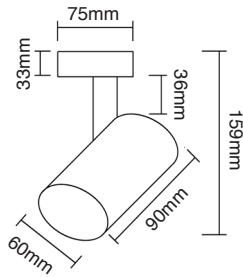

Tuka Track Nero

Description: Aluminium/Black
Bulb: 1x GU10 Max 8W LED 230V
Bulb Excluded