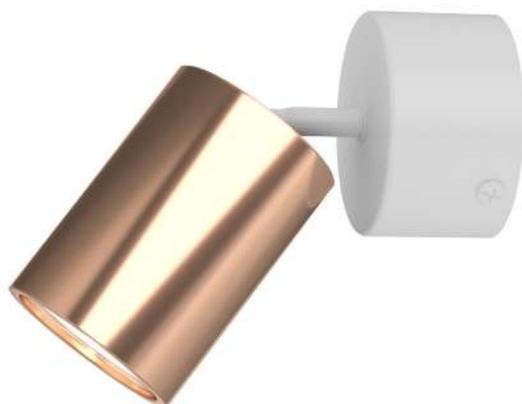

Kika Mobile Bianco/Gold

Description: Aluminium/White/Gold
Bulb: 1x GU10 Max 8W LED 230V
Bulb Excluded