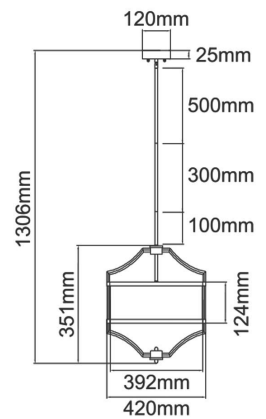

Stesso Gold/Nero M

Description: Metal/ Gold
Shade: Fabric/Black
Bulb: 4xE27 Max 15W LED 230V
Bulb Excluded