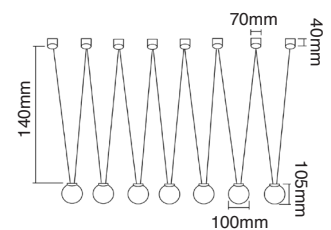

Movo VII

Description: Aluminium/Black
Glass/Opal White
Bulb: 7xG9 Max 8W LED 230V
Bulb Excluded