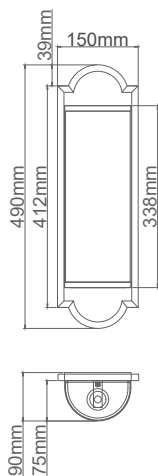

### Libero Parette Cromo

Description: Metal/ Chrome  
Shade: Fabric/Creme White  
Bulb: 2xE14 Max 12W LED 230V  
Bulb Excluded