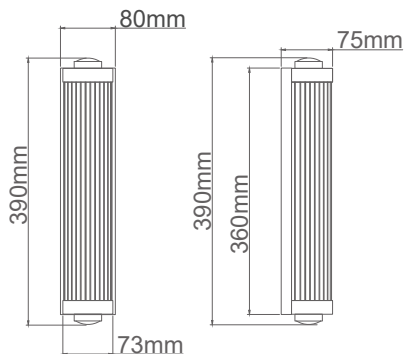

Fumi Parette Nero IP44

Description: Metal/Black Matt
Glass/Transparent
Bulb: 2xG9 Max 8W LED 230V
Bulb Excluded