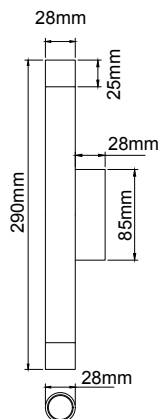

Q Parette Nero/Gold

Description: Aluminium/Black/Gold
Bulb: 2xG9 Max 3,5W LED 230V
Bulb Excluded
Recommended Lighting Source: G9 Capsule