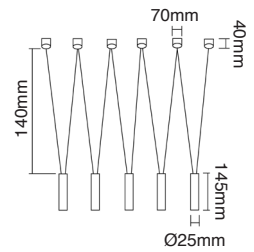

Viva V Bianco

Description: Aluminium/White
Bulb: 5xG9 Max 3,5W LED 230V
Bulb Excluded
Recommended Lighting Spurce: G9 Capsule