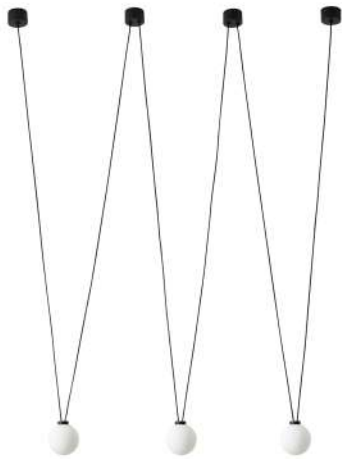

Movo III

Description: Aluminium/Black
Glass/Opal White
Bulb: 3xG9 Max 8W LED 230V
Bulb Excluded

Movo V

Description: Aluminium/Black
Glass/Opal White
Bulb: 5xG9 Max 8W LED 230V
Bulb Excluded

Movo VII

Description: Aluminium/Black
Glass/Opal White
Bulb: 7xG9 Max 8W LED 230V
Bulb Excluded