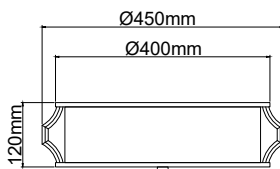

Pirelo PL Cromo

Description: Metal/Chrome
Shade: Fabric/Creme White
Bulb: 3xE14 Max 12W LED 230V
Bulb Excluded