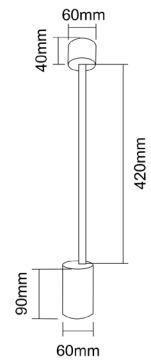

Tuka Nero L

Description: Aluminium / Black
Bulb: 1x GU10 Max 8W LED 230V
Bulb Excluded