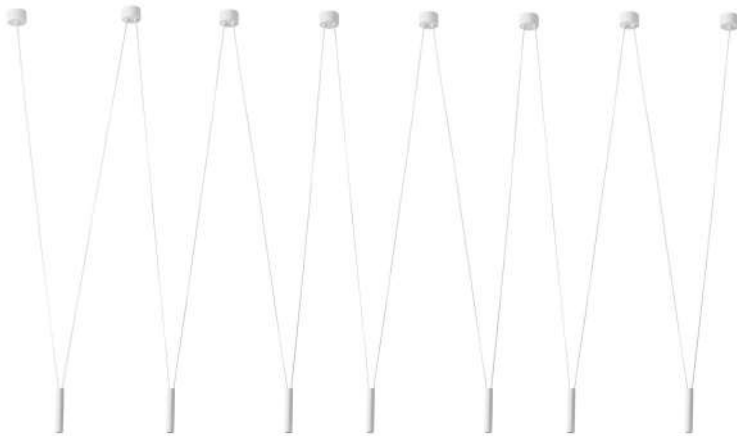

Viva V Bianco

Description: Aluminium/White
Bulb: 5xG9 Max 3,5W LED 230V
Bulb Excluded
Recommended Lighting Spurce: G9 Capsule