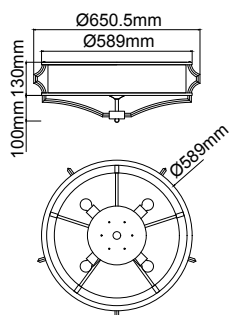

Stesso PL Old Gold L

Description: Metal/Satin Gold
Shade: Fabric/Creme White
Glass/ Frosted White
Bulb: 6xE27 Max 12W LED 230V
Bulb Excluded