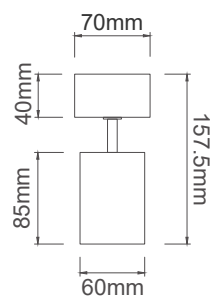

Kika Mobile Bianco/Rose Gold

Description: Aluminium/White/Rose Gold
Bulb: 1x GU10 Max 8W LED 230V
Bulb Excluded