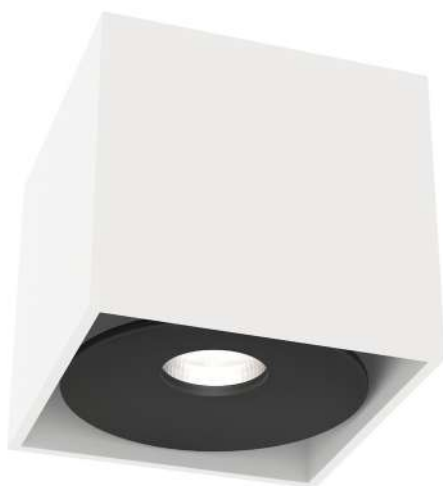

Cardi I Small Bianco

Description: Aluminium/White
Bulb: 1x GU10 Max 8W LED 230V
Bulb Excluded

Cardi I Small Bianco/Nero

Description: Aluminium/White/Black
Bulb: 1x GU10 Max 8W LED 230V
Bulb Excluded