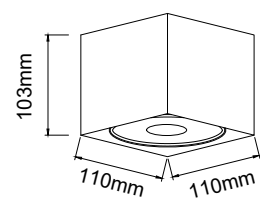

Cardi I Small Bianco/Gold

Description: Aluminium/White/Gold
Bulb: 1x GU10 Max 8W LED 230V
Bulb Excluded