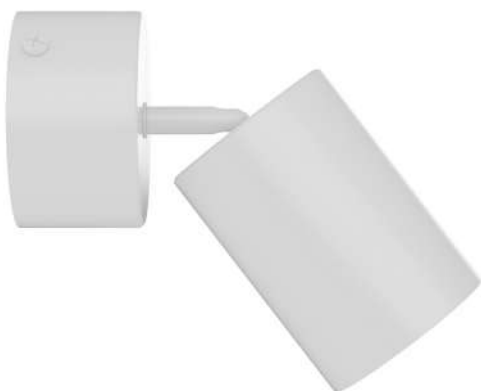

Kika Mobile Bianco

Description: Aluminium / White
Bulb: 1x GU10 Max 8W LED 230V
Bulb Excluded