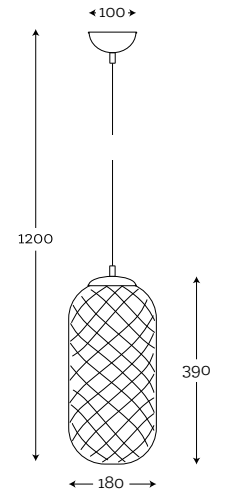

CHLOE

**BROWN LISTER OPTIC
COPPER FINISH**

Code: 35-1294001

**GRAY LISTER OPTIC
BRASS**

Code: 35-1303001

**TRANSPARENT OPTIC
STAINLESS STEEL**

Code: 35-1201001

Code: 35-3822001

Material: hand-blown glass painted by hand, copper / brass / stainless steel
Maximum bulb wattage: 60W, 1×E27

Material: hand-blown glass painted by hand, old brass
Maximum bulb wattage: 60W, 3×E27