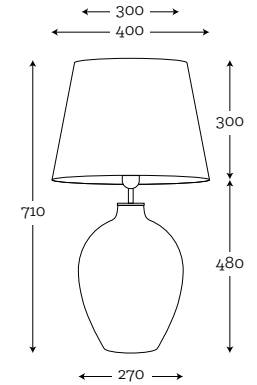

LUZON TOPAZ BRASS

Code: 06-3333A013

SHADE: A013

black shade/gold metallic inside