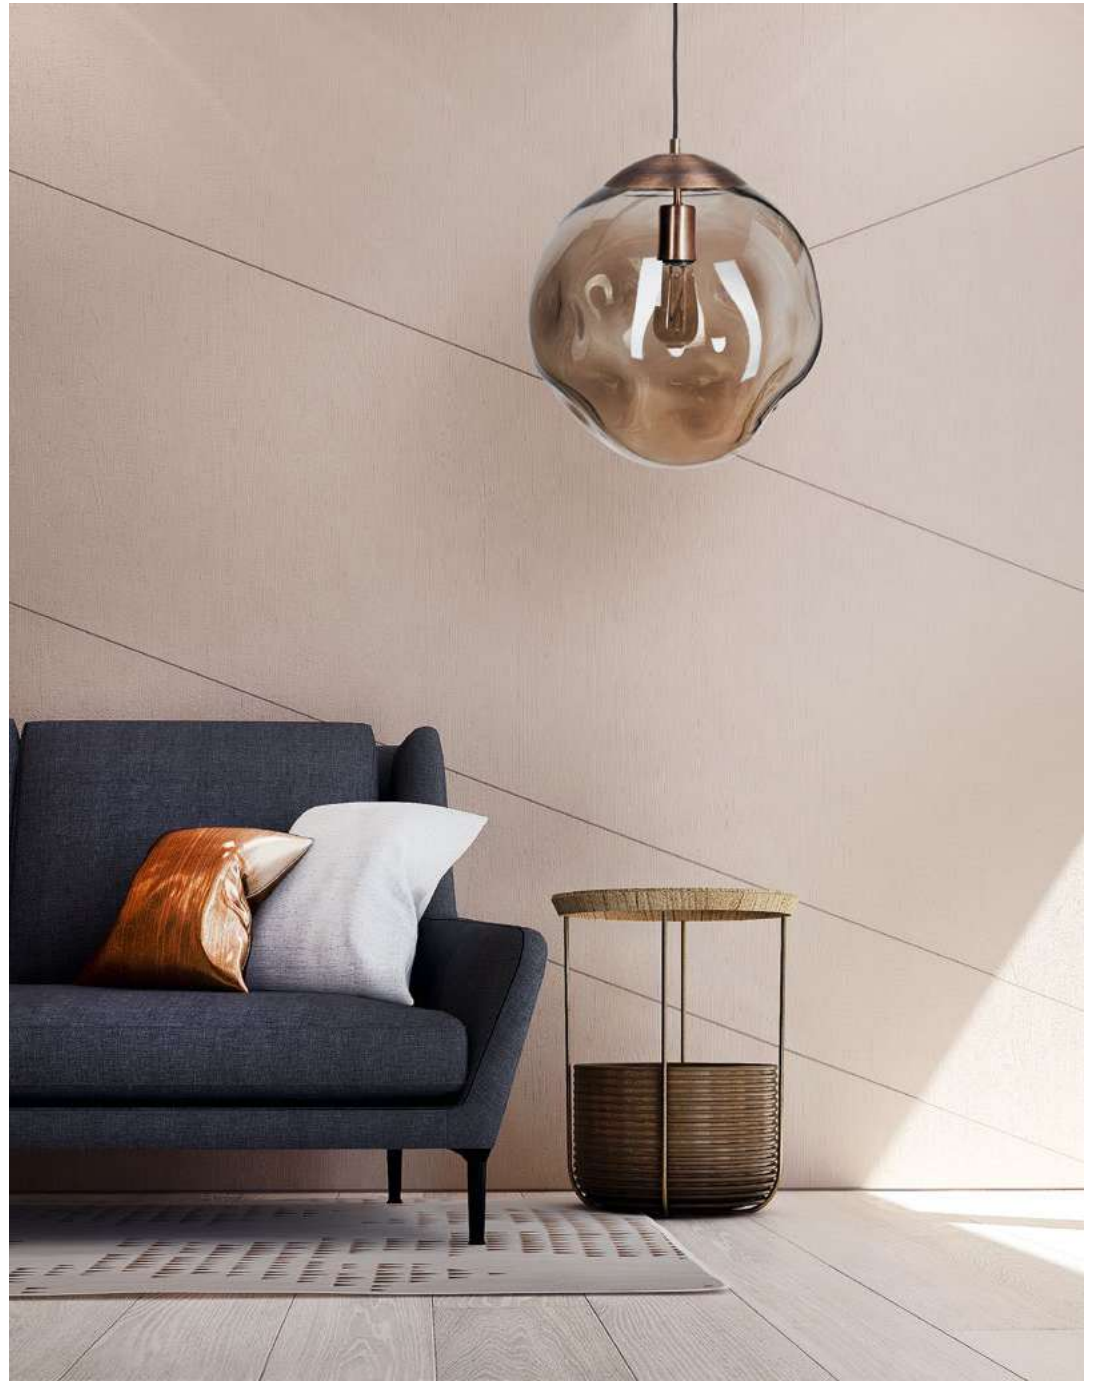

**LISTER AMBER
BRASS**
Code: 44-1323001

**TRANSPARENT
COPPER**
Code: 44-1004001

**LISTER PEARL
STAINLESS STEEL**
Code: 44-1311001

• PENDANT LAMPS •

MUNA

24

**SET OF 5 GLASS BALLS
STAINLESS STEEL**

Code: 26-5001001