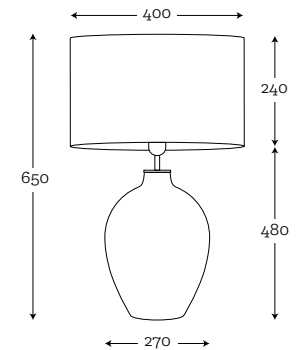

LUZON

Code: 06-3311A062

SHADE: A062

aqua white-cream/white inside

Code: 06-3351A14

SHADE: A014

cream shade/white inside

Code: 06-3301A043

SHADE: A043

light gray shade/white inside

Code: 06-3333A013

SHADE: A013

black shade/gold metallic inside

Code: 06-3341A040

SHADE: A040

black shade/silver metallic inside

Code: 06-3323A048

SHADE: A048

caicos orange/white inside