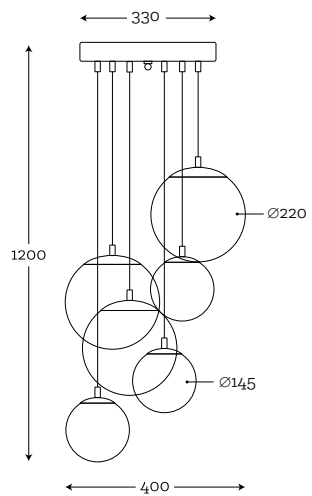

• PENDANT LAMPS •

**BACAN STICK
BRASS**