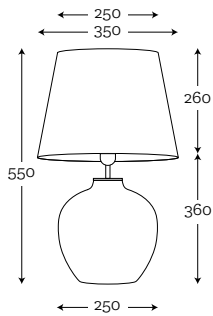

Code: 10-2333A023

SHADE: A023
cream shade/white inside

TIMOR BLUE
STAINLESS STEEL

Code: 10-2341A044

SHADE: A044
light gray shade/white inside

TIMOR PEARL
STAINLESS STEEL

Code: 10-2311A039

SHADE: A039
black shade/silver metallic inside