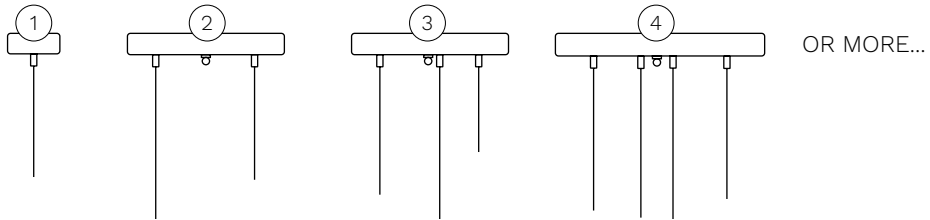

BLACK

GOLD

SILVER

WHITE

CABLE COLORS

MAKE YOUR OWN LAMP

1 CHOOSE THE NUMBER OF OVERHANGS

2 CHOOSE SHAPE HEADLINING AND 3 CABLE COLOR