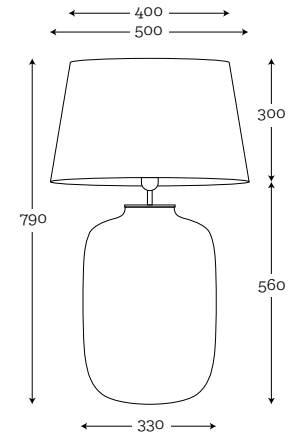

Code: 14-5641A038

SHADE: A038
cream shade/white inside

**MISOOL BLUE SKY MATT
STAINLESS STEEL**

Code: 14-5511A038

SHADE: A038
cream shade/white inside

MUNA TABLE

MUNA TABLE SQUARE 1/25
TRANSP.MATT
BRASS
Code: 26-0233005