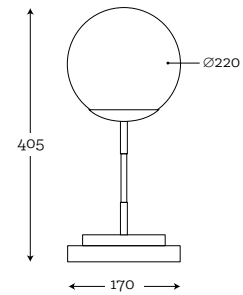

• TABLE LAMPS •

BACAN TABLE

BACAN TABLE
BRASS

Code: 27-T233000