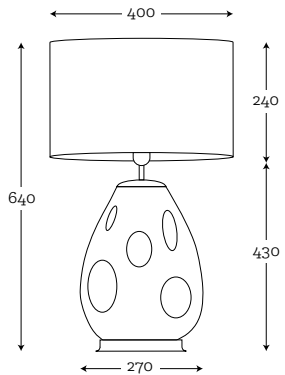

Code: 46-0M34A60

SHADE: A060

aqua gray shade/gray inside

TIMOR

TIMOR GRAY
STAINLESS STEEL

Code: 10-2301A051

SHADE: A051
stone blue/white inside

TIMOR TOPAZ
BRASS