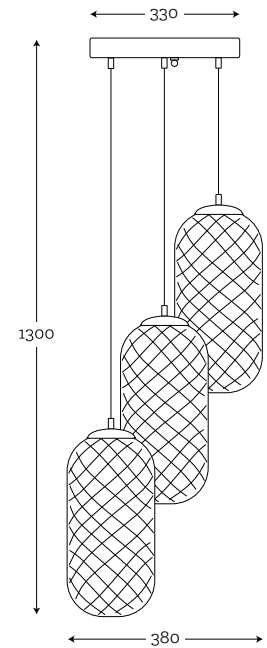

Code: 35-3822001

Material: hand-blown glass painted by hand, copper / brass / stainless steel
Maximum bulb wattage: 60W, 1×E27

Material: hand-blown glass painted by hand, old brass
Maximum bulb wattage: 60W, 3×E27