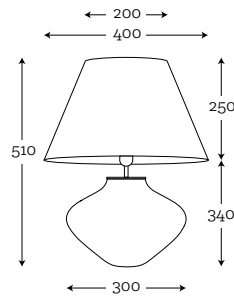

BALI

BALI STAINLESS STEEL

Code: 07-2001A037

SHADE: A037

terra beige shade/white inside

BALI STAINLESS STEEL

Code: 07-2001A033

SHADE: A033

gray shade/white inside