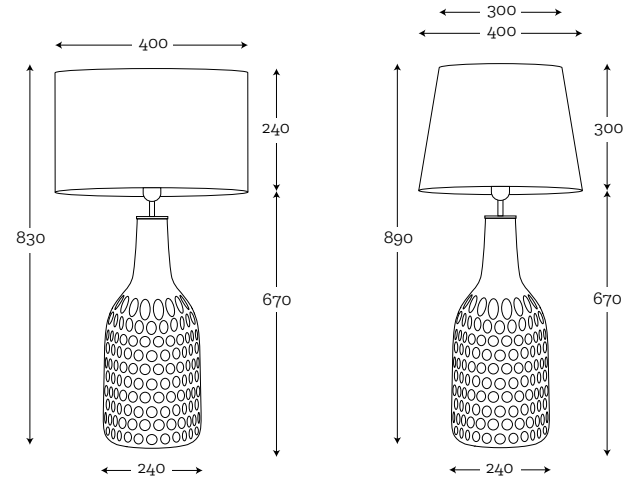

Code: 01-5032A012

SHADE: A012

black shade/gold matt inside