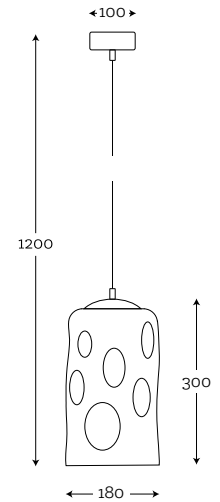

RUU

**RUU PEARL
STAINLESS STEEL**
Code: 43-1311001

**RUU TRANSPARENT
COPPER**
Code: 43-1004001

**RUU LISTER AMBER
BRASS**
Code: 43-1323001

**RUU LISTER GRAY
OLD BRASS**
Code: 43-1302001