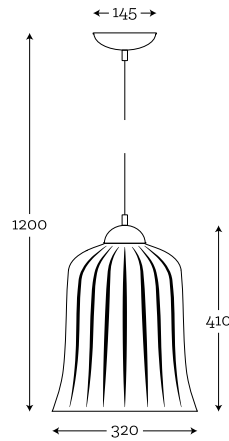

SAMMAR

TRANSPARENT OPTIC
OLD BRASS

Code: 22-122001

Material: hand-blown glass, old brass
Maximum bulb wattage: 60W, 1×E27