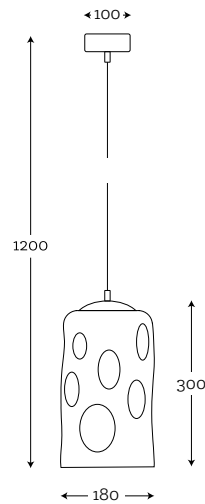

**RUU SET OF 3
LISTER PEARL / LISTER GRAY /
LISTER AMBER
STAINLESS STEEL**

Code: 43-3801001