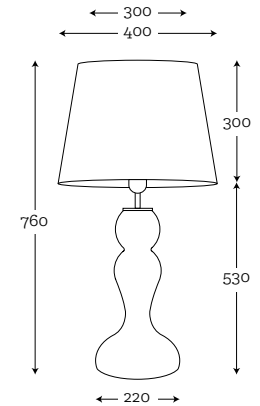

**FLORES DARK BLUE MARBLE SHINY
STAINLESS STEEL**

Code: 11-4501A060

SHADE: A060

aqua gray shade/gray inside