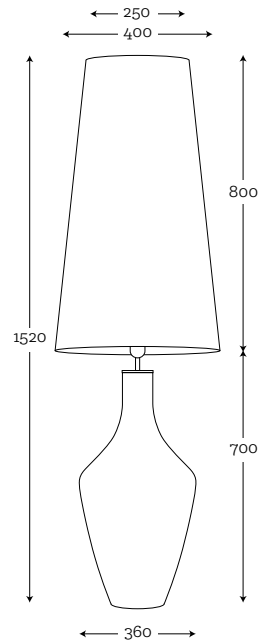

• FLOOR LAMPS •

CEYLON

**CEYLON L TRANSPARENT
STAINLESS STEEL**

Code: 02-7100A042

SHADE: A042
white shade/white inside