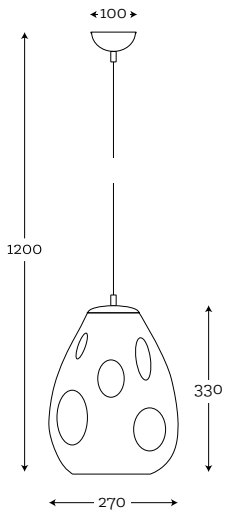

• PENDANT LAMPS •

STORM SET OF 3 M19
GOLD / INOX / COPPER
BLACK CANOPY
Code: 46-3MOM001