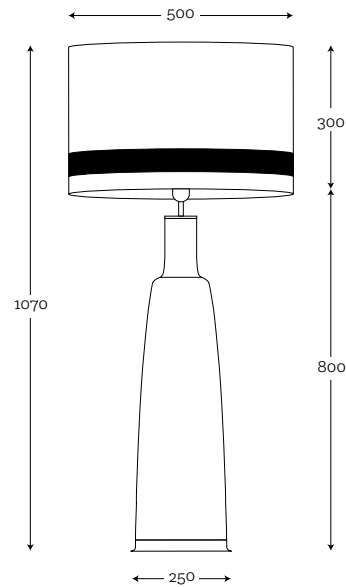

KING AMBER BRASS

Code: 24-2423A038

SHADE: A038

cream shade/white inside