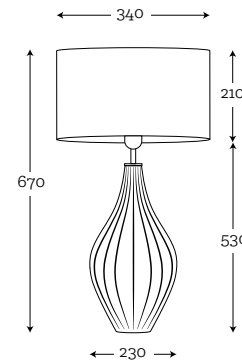

BORNEO

Code: 08-4201A053

SHADE: A053
wood oak

Code: 08-4211A033

SHADE: A033
gray shade/white inside

Code: 08-4231A033

SHADE: A033
gray shade/white inside

Code: 08-4221A037

SHADE: A037
terra beige shade/white inside