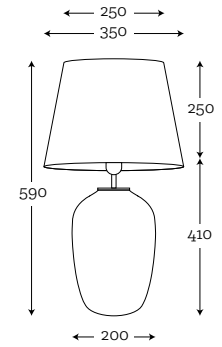

MAUI L BLUR
STAINLESS STEEL

Code: 13-4061A011

SHADE: A011
black shade/silver matt inside