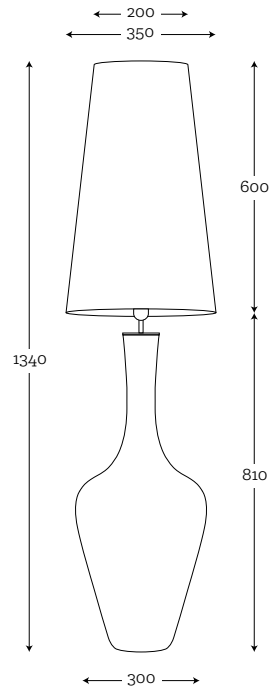

MUNA TABLE SQUARE 1/25
BRASS
Code: 26-0003005

MUNA TABLE SQUARE 1/25
LISTER AMBER
BRASS
Code: 26-0323005

PANAY

**PANAY OPAL
STAINLESS STEEL**

Code: 12-7141A035

SHADE:A035

white shade/white inside

**PANAY OPAL
STAINLESS STEEL**