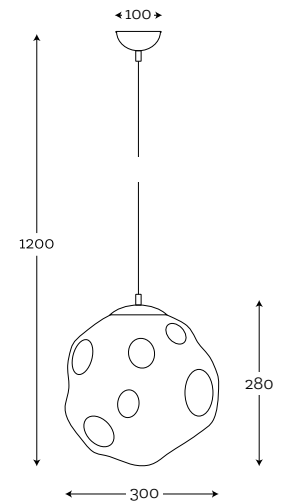

MICO

22

Material: hand-blown glass, painted glass,
brass, old brass, copper, stainless steel
Maximum bulb wattage: 40W, 1×E27 / 3×E27