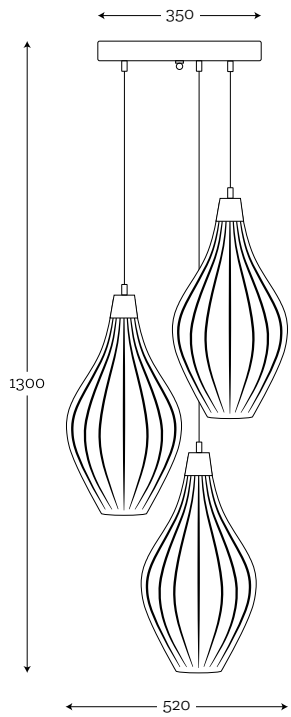

• PENDANT LAMPS •