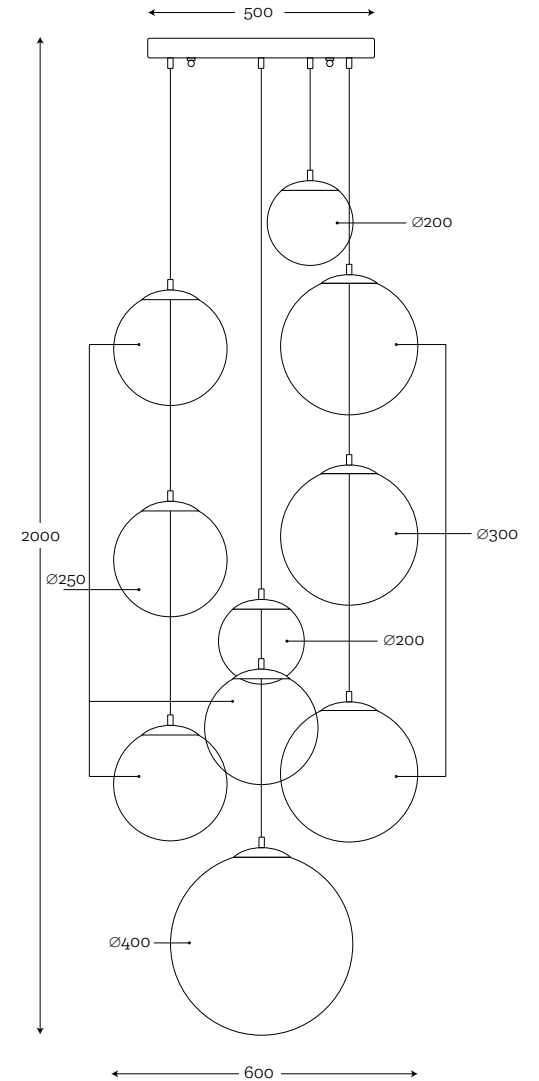

**SET OF 5 GLASS BALLS MIX MATT
COPPER**

Code: 26-5814001

Material: hand-blown glass, 2×white matt /
3×transparent, copper
Maximum bulb wattage: 40W, 5×E27

• PENDANT LAMPS •

• PENDANT LAMPS •

26

**LISTER AMBER
COPPER**

Code: 26-1324001

Material: hand-blown glass
painted by hand, copper
Maximum bulb wattage: 40W, 1×E27

**SET OF 3 GLASS BALLS
MIX TRANSPARENT AND LISTER
COPPER**

Code: 26-3714001

Material: hand-blown glass
painted by hand, copper
Maximum bulb wattage: 40W, 3×E27

SHADE DIMENSION:

diameter top: 22 cm
diameter bottom: 45 cm
height: 80 cm

MODEL:

A042: white shade / white inside

SHADE DIMENSION:

diameter top: 25 cm
diameter bottom: 40 cm
height: 60 cm

MODEL:

A036: black shade / white inside