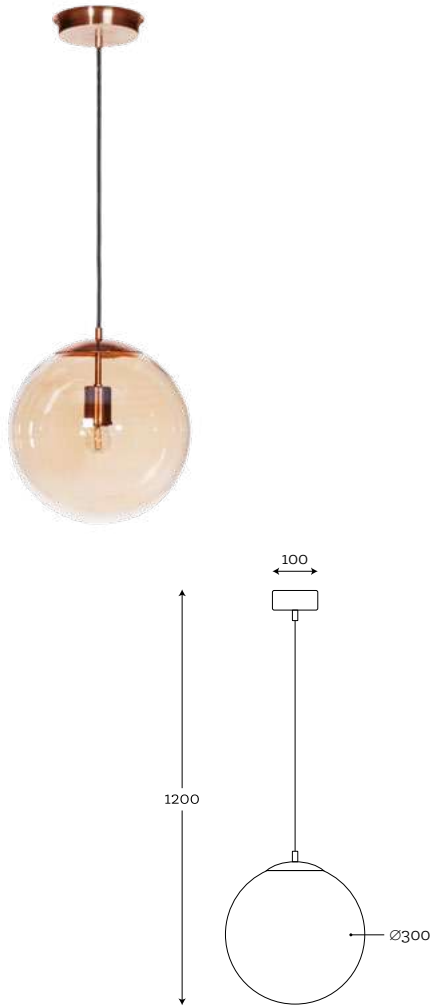

**SET OF 5 GLASS BALLS MIX MATT
COPPER**

Code: 26-5814001

Material: hand-blown glass, 2×white matt /
3×transparent, copper
Maximum bulb wattage: 40W, 5×E27

• PENDANT LAMPS •

• PENDANT LAMPS •

26

**LISTER AMBER
COPPER**

Code: 26-1324001

Material: hand-blown glass
painted by hand, copper
Maximum bulb wattage: 40W, 1×E27

**SET OF 3 GLASS BALLS
MIX TRANSPARENT AND LISTER
COPPER**

Code: 26-3714001

Material: hand-blown glass
painted by hand, copper
Maximum bulb wattage: 40W, 3×E27