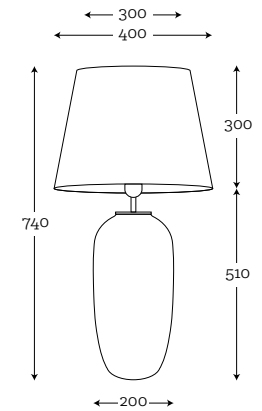

MAUI

Code: 13-3061A020

SHADE: A020
black shade/silver matt inside

Code: 13-3061A044

SHADE: A044
light gray shade/white inside

Code: 13-4061A011

SHADE: A011
black shade/silver matt inside

Code: 13-4061A043

SHADE: A043
light gray shade/white inside