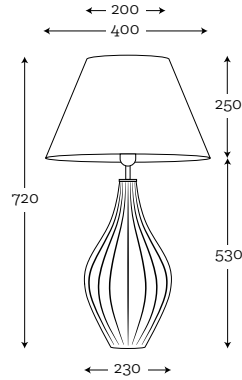

**BORNEO PURPLE
STAINLESS STEEL**