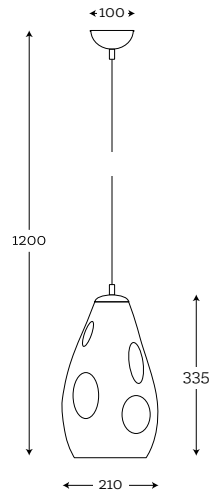

• PENDANT LAMPS •

STORM SET OF 3 M19
GOLD / INOX / COPPER
BLACK CANOPY
Code: 46-3MOM001