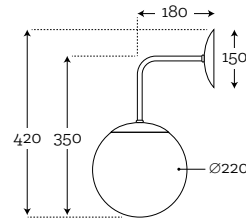

Material: hand-blown glass,
color in glass mass, brass
Maximum bulb wattage: 40W - 1×E27