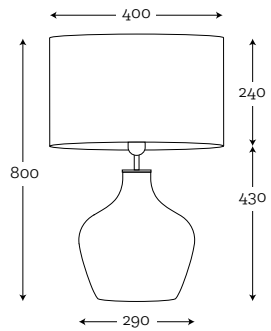

• TABLE LAMPS •