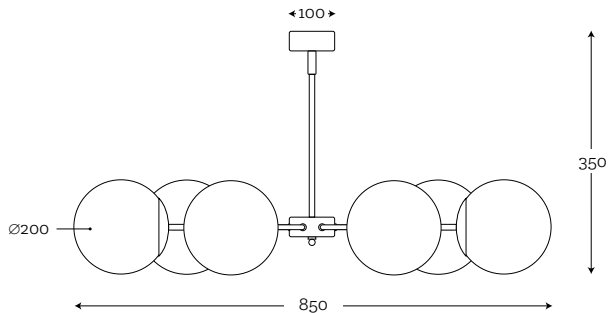

**SET OF 6 GLASS BALLS LISTER
BRASS**

Code: 26-6323M19

Material: hand-blown glass painted by hand, brass
Maximum bulb wattage: 40W, 6×E27