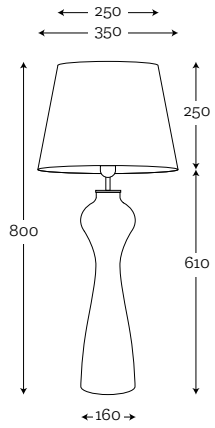

• TABLE LAMPS •