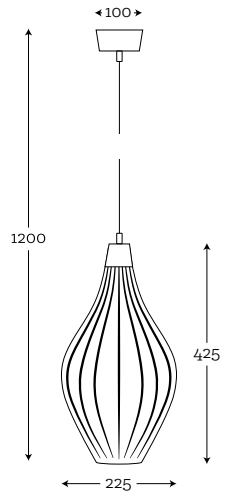

• PENDANT LAMPS •