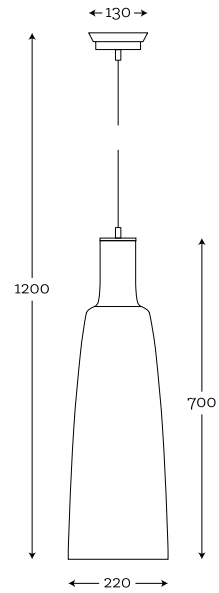

KING

18

AMBER BRASS
Code: 24-1423001

Material: hand-blown glass, color in glass mass, brass
Maximum bulb wattage: 60W, 1×E27