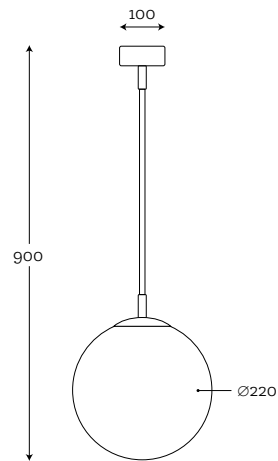

• PENDANT LAMPS •

**BACAN STICK
BRASS**