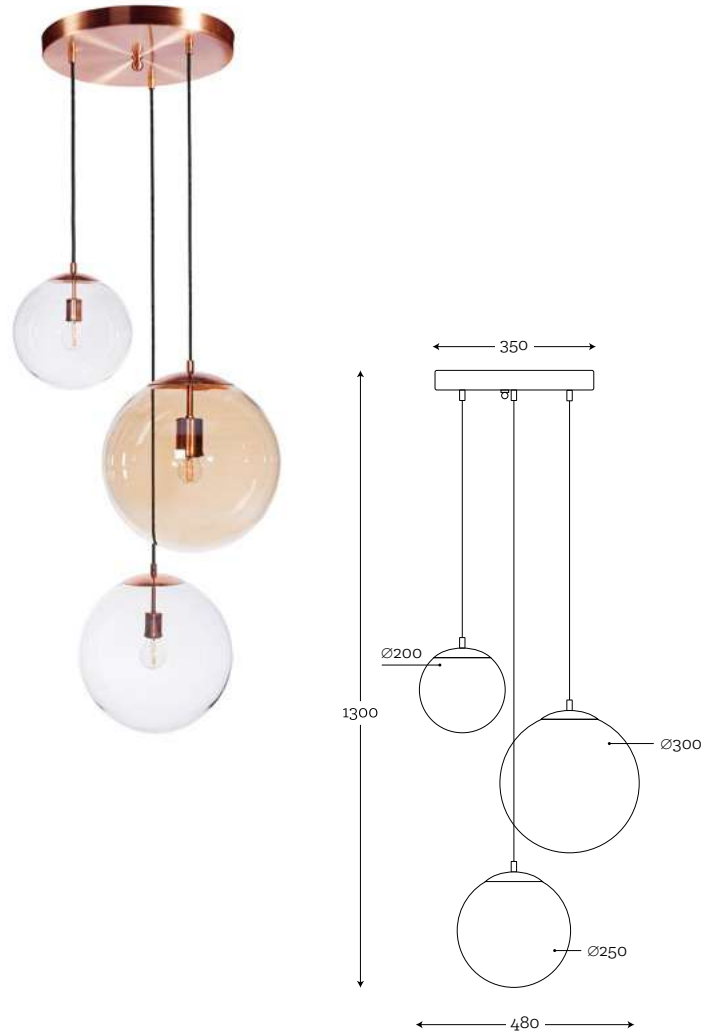

20

GRAY STAINLESS STEEL

Code: 29-1101001

Material: hand-blown glass, color in glass mass,
stainless steel

Maximum bulb wattage: 60W, 1×E27

• PENDANT LAMPS •

MICO

22

Material: hand-blown glass, stainless steel
Maximum bulb wattage: 40W, 5×E27

**SET OF 5 BALLS MIX LISTER
COPPER**

Code: 26-5324001

Material: hand-blown glass painted by hand,
2×transparent / 3×lister amber, copper
Maximum bulb wattage: 40W, 5×E27

**SET OF 5 GLASS BALLS MIX MATT
COPPER**

Code: 26-5814001

Material: hand-blown glass, 2×white matt /
3×transparent, copper
Maximum bulb wattage: 40W, 5×E27

• PENDANT LAMPS •

• PENDANT LAMPS •

26

**LISTER AMBER
COPPER**

Code: 26-1324001

Material: hand-blown glass
painted by hand, copper
Maximum bulb wattage: 40W, 1×E27

**SET OF 3 GLASS BALLS
MIX TRANSPARENT AND LISTER
COPPER**

Code: 26-3714001

Material: hand-blown glass
painted by hand, copper
Maximum bulb wattage: 40W, 3×E27