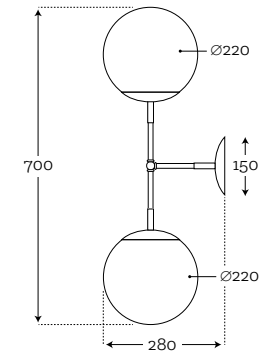

Material: hand-blown glass,
color in glass mass, brass
Maximum bulb wattage: 40W - 2×E27

14