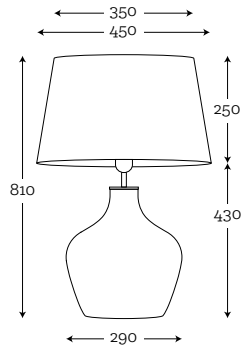

• TABLE LAMPS •