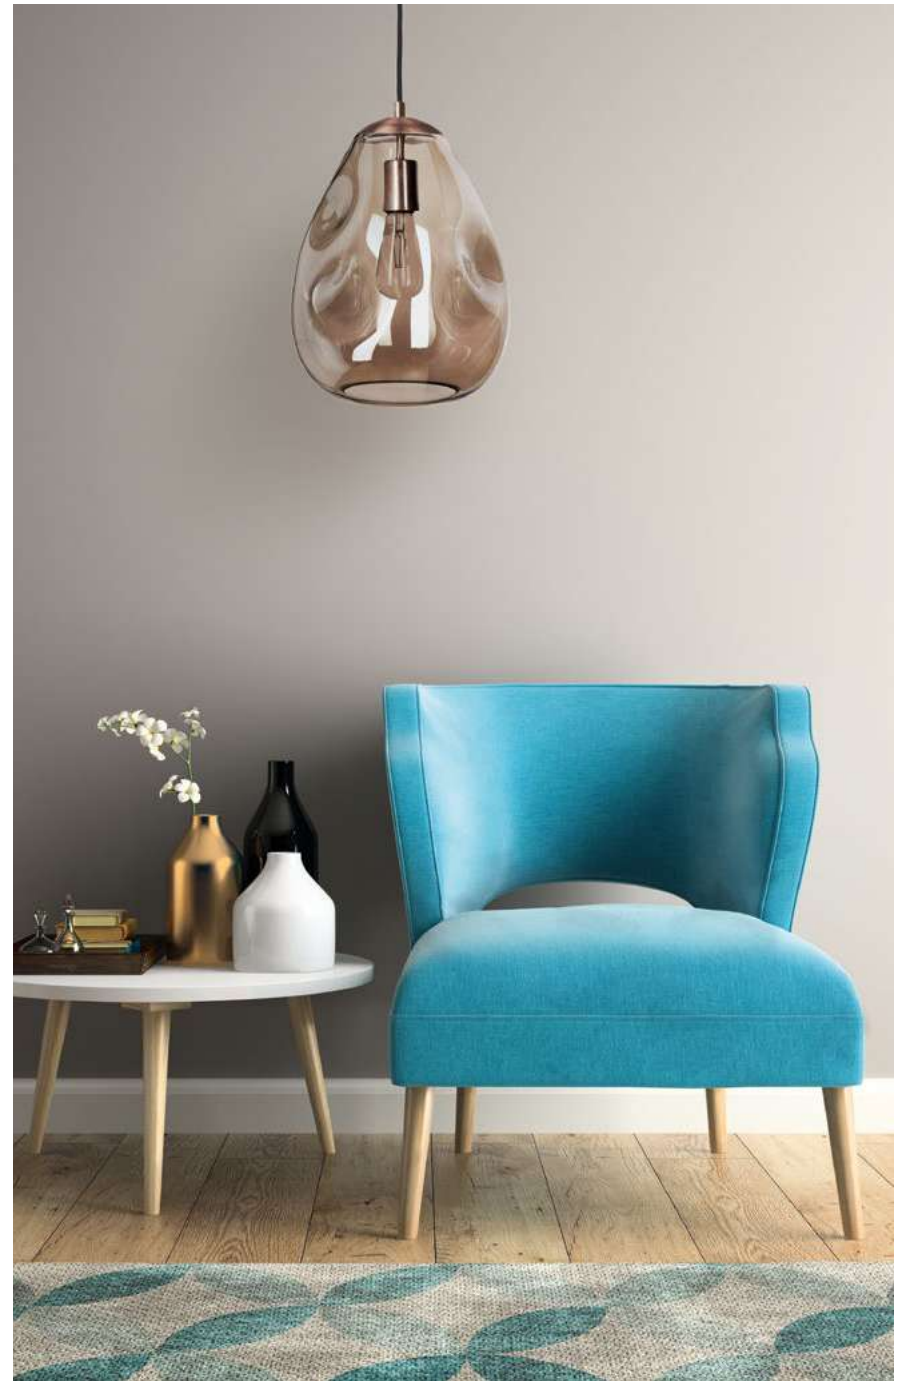

• PENDANT LAMPS •

STORM SET OF 3 M19
GOLD / INOX / COPPER
BLACK CANOPY
Code: 46-3MOM001