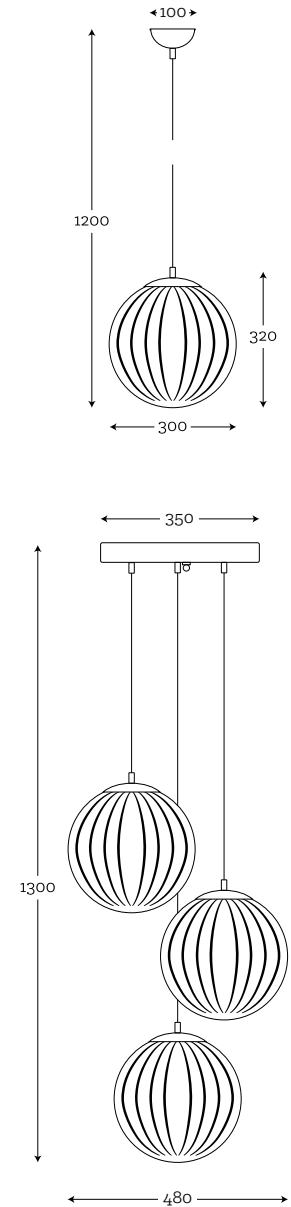

BLACK

GOLD

SILVER

WHITE

CABLE COLORS

MAKE YOUR OWN LAMP

1 CHOOSE THE NUMBER OF OVERHANGS

2 CHOOSE SHAPE HEADLINING AND 3 CABLE COLOR

Code: 23-1414001

OPTIC GRAY SET OF 3 COPPER

Code: 23-3414001

Material: hand-blown glass, color in glass mass, copper
Maximum bulb wattage: 40W, 1×E27

Material: hand-blown glass, color in glass mass, copper
Maximum bulb wattage: 40W, 3×E27