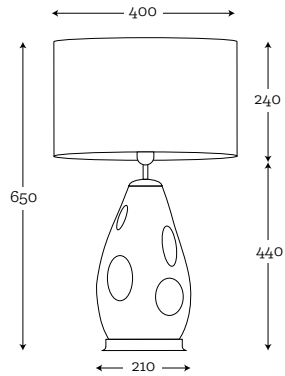

**STORM L TABLE M19 GOLD
BRASS**

Code: 46-0M23A061

SHADE: A061

aqua green olive shade/brown inside