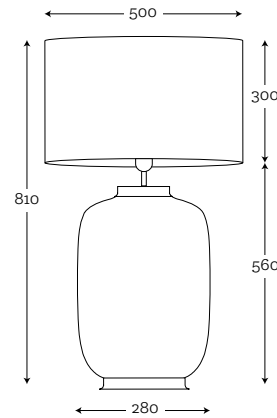

LAUT TABLE

62

Code: 29-0101A050

SHADE: A050
stone blue/white inside

Code: 29-0101A052

SHADE: A052
spirit gray/white inside