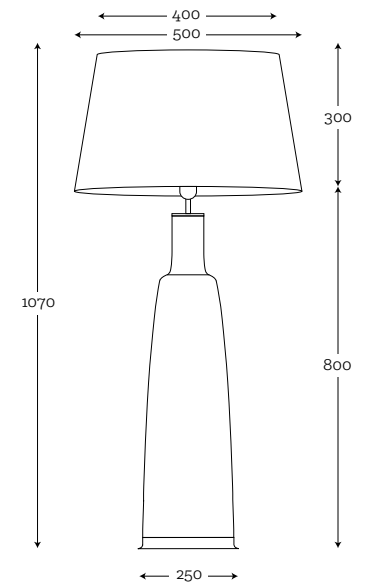

• TABLE LAMPS •

KING

Code: 24-2423A059

SHADE: A059

black shade/gold metallic inside

Code: 24-2423A038

SHADE: A038

cream shade/white inside