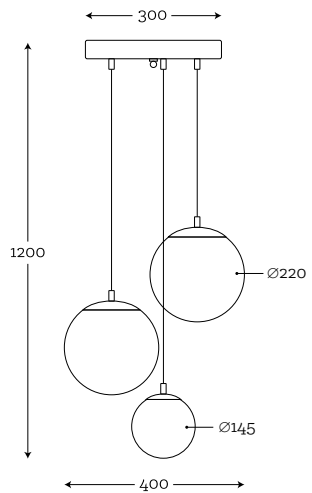

• PENDANT LAMPS •

**BACAN STICK
BRASS**