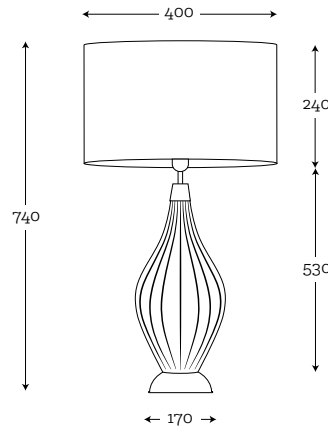

aqua white-cream/white inside

SAVAII TABLE

**SAVAII TABLE LAMP GRAY
BRASS**

Code: 34-0703A049

SHADE: A049
maledives/leaves

**SAVAII TABLE LAMP OLIVE
BRASS**

Code: 34-0693A047

SHADE: A047
manilia parots