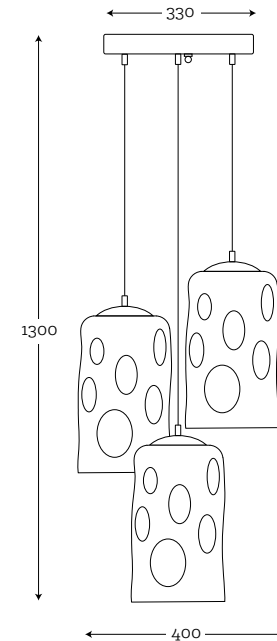

Material: hand-blown glass painted, stainless steel / copper / brass
Maximum bulb wattage: 60W, 1×E27

Material: hand-blown glass painted by hand, stainless steel / copper / brass / old brass
Maximum bulb wattage: 60W, 3×E27