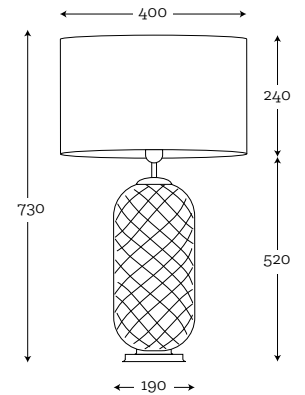

**CHLOE TABLE LAMP
TRANSPARENT BRASS**