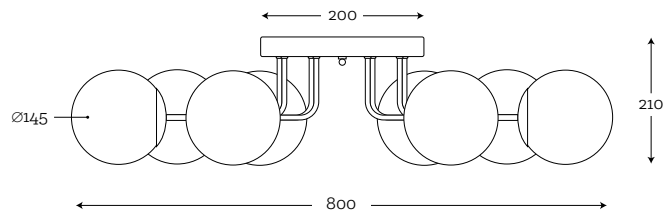

SET OF 8 AMBER GLASS BALLS
BRASS

Code: 27-8273M19

Material: hand-blown glass,
color in glass mass, brass
Maximum bulb wattage: 25W - 8×E14