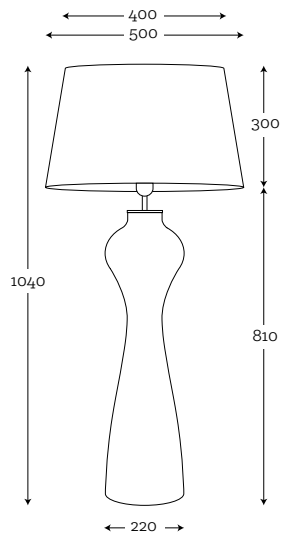

• TABLE LAMPS •