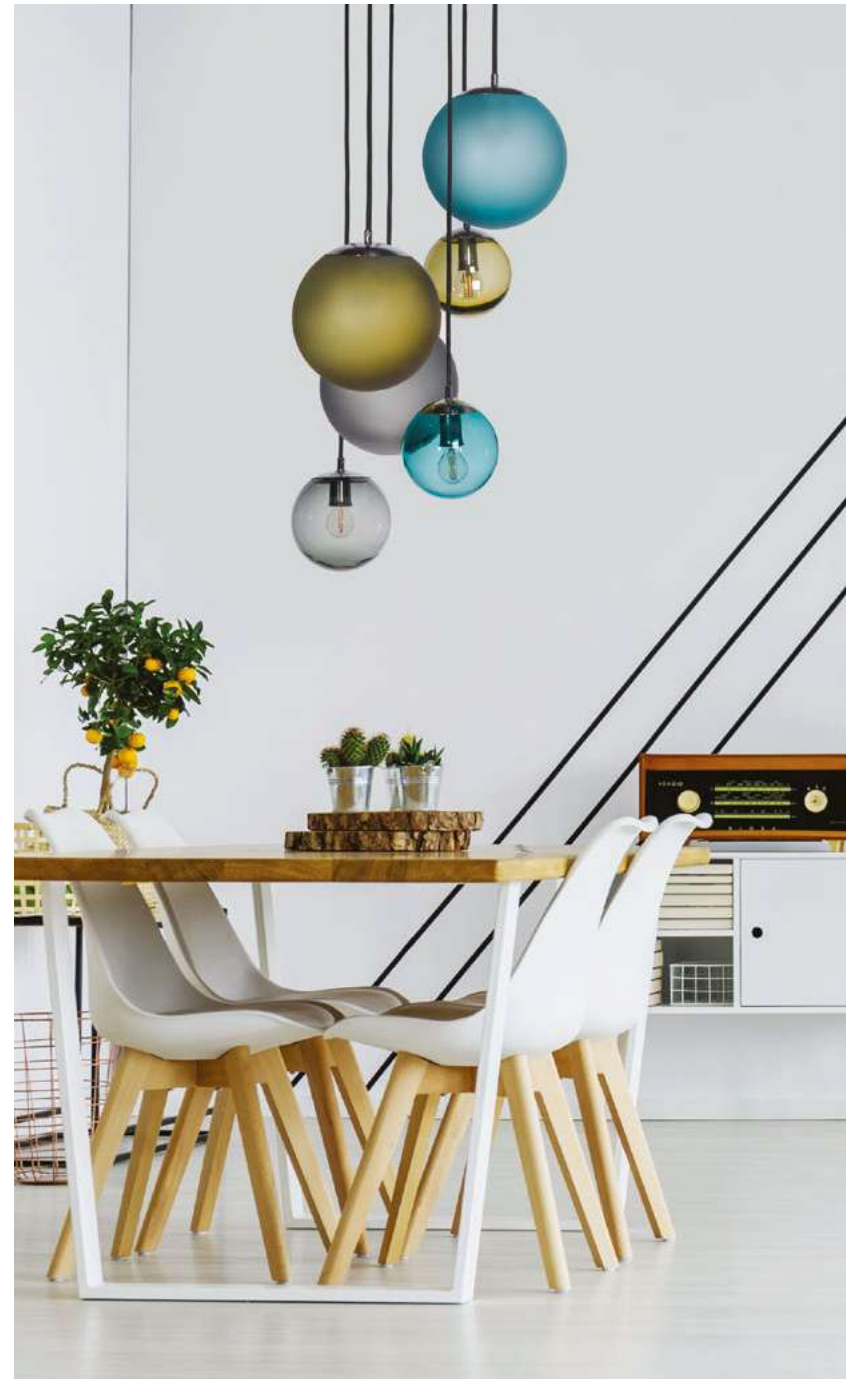

Code: 27-1273006

Material: hand-blown glass,
color in glass mass, brass
Maximum bulb wattage: 40W - 1×E27