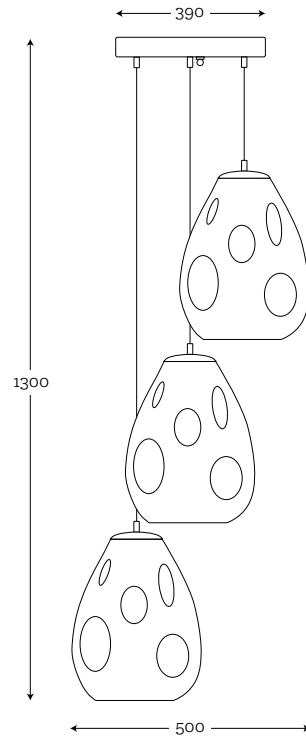

• PENDANT LAMPS •

STORM SET OF 3 M19
GOLD / INOX / COPPER
BLACK CANOPY
Code: 46-3MOM001