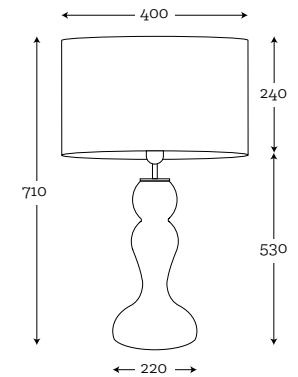

Code: 11-4012A012

SHADE: A012

black shade/gold matt inside