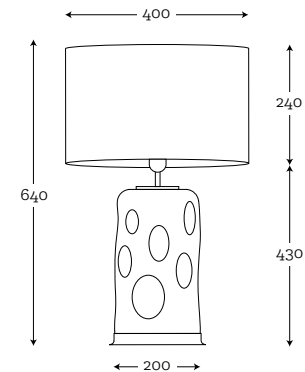

RUU TABLE

Code: 43-0003A062

SHADE: A062

aqua white-cream/white inside

Code: 43-0323A061

SHADE: A061

aqua olive green shade/brown inside

Code: 43-0M23A061

SHADE: A061

aqua olive green shade/brown inside

Code: 43-0M3A060

SHADE: A060

aqua gray shade/gray inside

Code: 43-0311A062

SHADE: A062

aqua white-cream/white inside

Code: 43-0302A060

SHADE: A060

aqua gray shade/gray inside

Code: 43-0M11A062

SHADE: A062

aqua white-cream/white inside