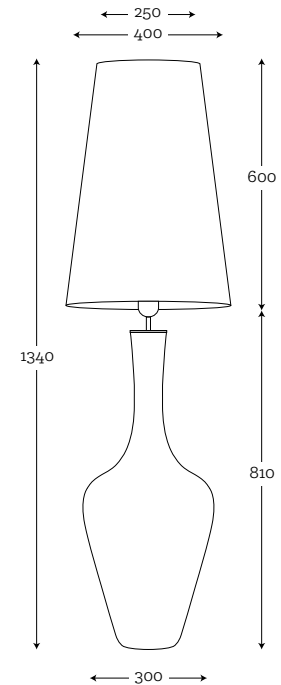

MUNA TABLE SQUARE 1/25
BRASS
Code: 26-0003005

MUNA TABLE SQUARE 1/25
LISTER AMBER
BRASS
Code: 26-0323005

PANAY

**PANAY OPAL
STAINLESS STEEL**

Code: 12-7141A035

SHADE:A035

white shade/white inside

**PANAY OPAL
STAINLESS STEEL**