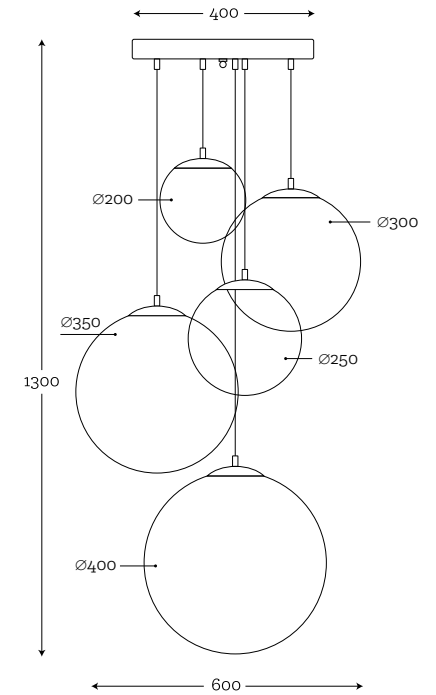

MUNA

24

**SET OF 5 GLASS BALLS
STAINLESS STEEL**

Code: 26-5001001

Material: hand-blown glass, stainless steel
Maximum bulb wattage: 40W, 5×E27

**SET OF 5 BALLS MIX LISTER
COPPER**

Code: 26-5324001

Material: hand-blown glass painted by hand,
2×transparent / 3×lister amber, copper
Maximum bulb wattage: 40W, 5×E27

**SET OF 5 GLASS BALLS MIX MATT
COPPER**

Code: 26-5814001

Material: hand-blown glass, 2×white matt /
3×transparent, copper
Maximum bulb wattage: 40W, 5×E27