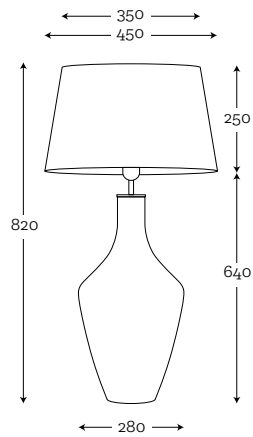

**CEYLON S GRAY
STAINLESS STEEL**

Code: 02-5101A026

SHADE: A026

black shade/white inside