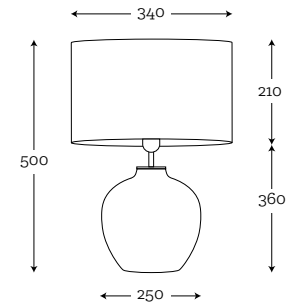

TIMOR AMBER
BRASS

Code: 10-2323A022

SHADE: A022
black shade/gold metallic inside

TIMOR OLIVE
STAINLESS STEEL

Code: 10-2351A074

SHADE: A074
wood walnut

• TABLE LAMPS •

SHOWROOM