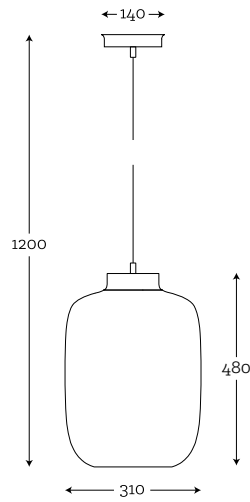

LAUT

20

GRAY STAINLESS STEEL

Code: 29-1101001

Material: hand-blown glass, color in glass mass,
stainless steel

Maximum bulb wattage: 60W, 1×E27