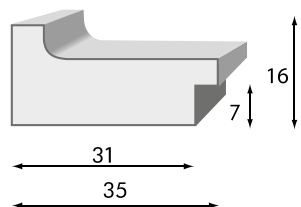

THINK IN STYLE

Design is a mindset. Bring a new idea to your interior!

Standard sizes (cm)

10x15 | 13x18

15x21 | 18x24

21x30 | 30x40

DIAMOND

Diamond
AB

AD Sanremo

METALLIC ELEGANCE

Make your walls shine with beauty!

Standard sizes (cm)

10x15 | 13x18

15x21 | 18x24

21x30 | 30x40

SANREMO

London AB

MODERN GLAMOUR

When traditional meets modern.

Standard sizes (cm)

10x15 | 13x18
 15x21 | 18x24
 21x30 | 30x40
 40x50

LONDON

London AA

London AB