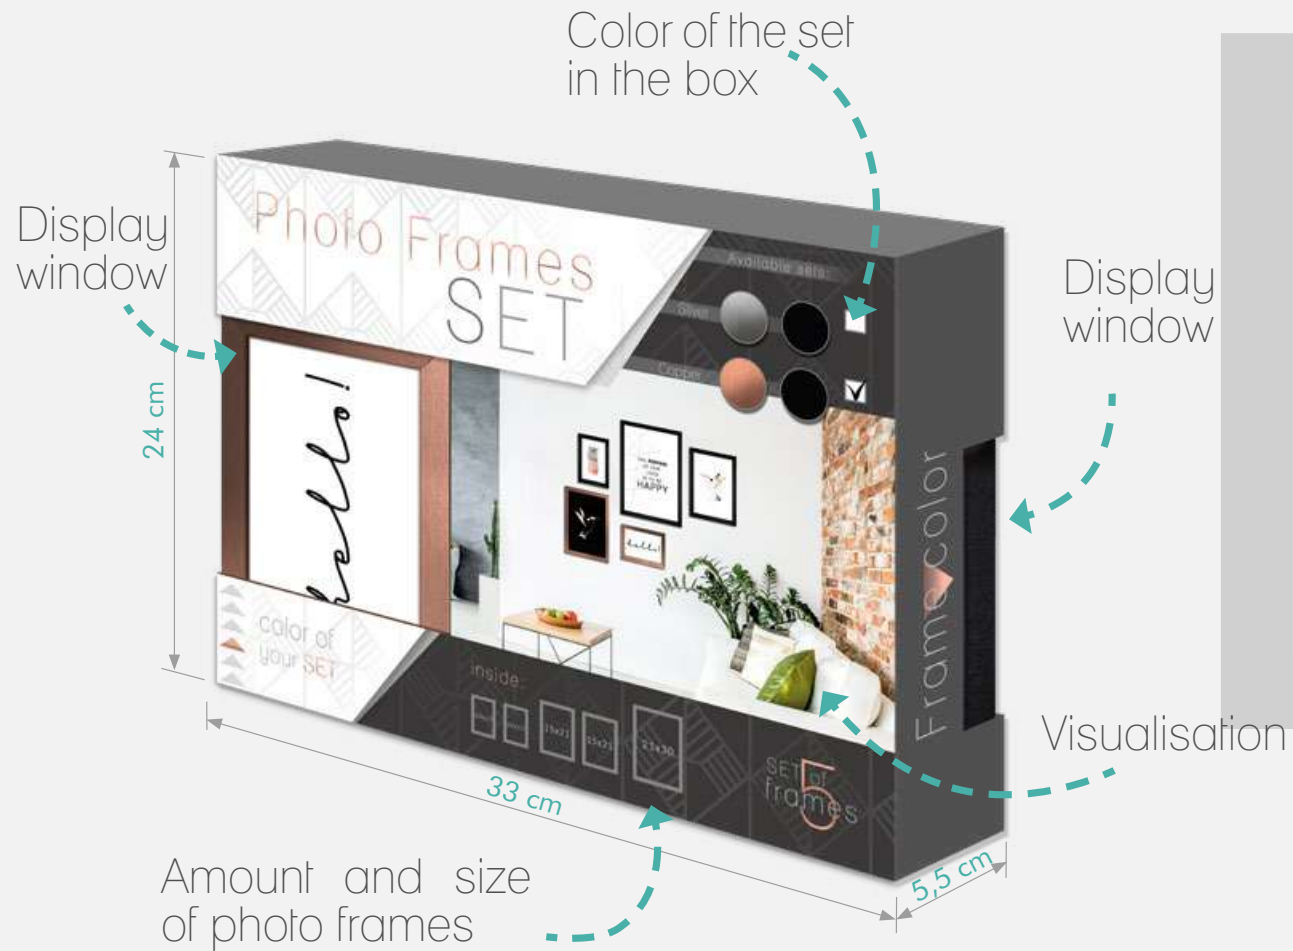

A must have decoration for every modern interior. It's a jewellery for your home!

MIRRORS
REFLECT THE INNER BEAUTY

TIME TO SHINE

Standard sizes (cm)

60x60 | 60x86 | 60x148

HOLLYWOOD

MIRROR HOLLYWOOD

LAHTI

DELICATE &
GRACEFUL...

Standard sizes (cm)

47x127

MIRROR LAHTI

... OR BOLD
& STRONG

Standard sizes (cm)

60x60 | 60x86 | 60x148

JYVASKYLA

MIRROR JYVASKYLA

SICILIA

BEAUTY IN
EVERY CORNER

Standard size (cm)

46x146

STANDING MIRROR SICILIA

Sale SUPPORT

Our Sets are packed in elegant, modern box. Pick your favourite color scheme and designs. It's a perfect gift idea!

frames in box:

- ② 10x15 cm
- ② 15x21 cm
- ① 21x30 cm

SALE SUPPORT

PHOTO FRAMES SET

Nature WOOD

Oslo
BD

Japan
AF

Nature SHABBY