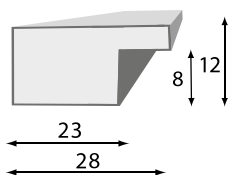

Standard sizes (cm)

10x15 | 13x18

15x21 | 18x24

21x30 | 30x40

YOSEMITE

MALMO

Malmo AB

CLASSIC & ELEGANT

Bring classic elegance to your room!

Standard sizes (cm)

10x15 | 13x18

15x21 | 18x24

21x30 | 30x40

40x50

MALMO

Diamond AB

THINK IN STYLE

Design is a mindset. Bring a new idea to your interior!

Standard sizes (cm)

10x15 | 13x18

15x21 | 18x24

21x30 | 30x40

DIAMOND

Diamond
AB