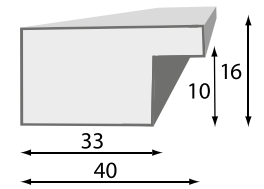

DELICATE &
GRACEFUL...

Standard sizes (cm)

47x127

MIRROR LAHTI

... OR BOLD
& STRONG

Standard sizes (cm)

60x60 | 60x86 | 60x148

JYVASKYLA

MIRROR JYVASKYLA

SICILIA

BEAUTY IN
EVERY CORNER

Standard size (cm)

46x146

STANDING MIRROR SICILIA

Sale SUPPORT

Our Sets are packed in elegant, modern box. Pick your favourite color scheme and designs. It's a perfect gift idea!