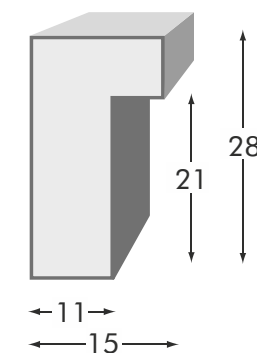

Standard sizes (cm)

10x15 | 13x18 | 15x21
18x24 | 21x30 | 30x40
40x50 | 50x70*

* with plexiglass

FLORYDA