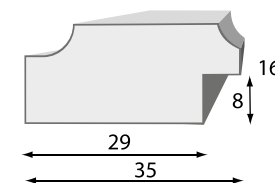

Standard sizes (cm)

10x15 | 13x18

15x21 | 18x24

21x30 | 30x40

YOSEMITE

MALMO

Malmo AB

CLASSIC & ELEGANT

Bring classic elegance to your room!

Standard sizes (cm)

10x15 | 13x18

15x21 | 18x24

21x30 | 30x40

40x50

MALMO

Diamond AB

THINK IN STYLE

Design is a mindset. Bring a new idea to your interior!

Standard sizes (cm)

10x15 | 13x18

15x21 | 18x24

21x30 | 30x40

DIAMOND

Diamond
AB