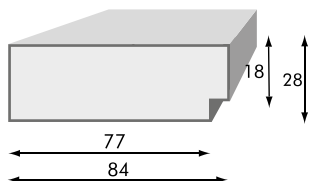

DELICATE &
GRACEFUL...

Standard sizes (cm)

47x127

MIRROR LAHTI

... OR BOLD
& STRONG

Standard sizes (cm)

60x60 | 60x86 | 60x148

JYVASKYLA

MIRROR JYVASKYLA

SICILIA

BEAUTY IN
EVERY CORNER

Standard size (cm)

46x146

STANDING MIRROR SICILIA

Sale SUPPORT

Our Sets are packed in elegant, modern box. Pick your favourite color scheme and designs. It's a perfect gift idea!