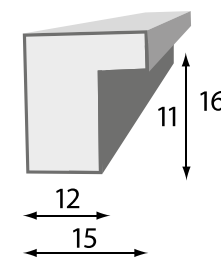

PHOTO FRAMES SET NATURE

Included sizes (cm)

- 2x | 10x15
- 2x | 15x21
- 1x | 21x30